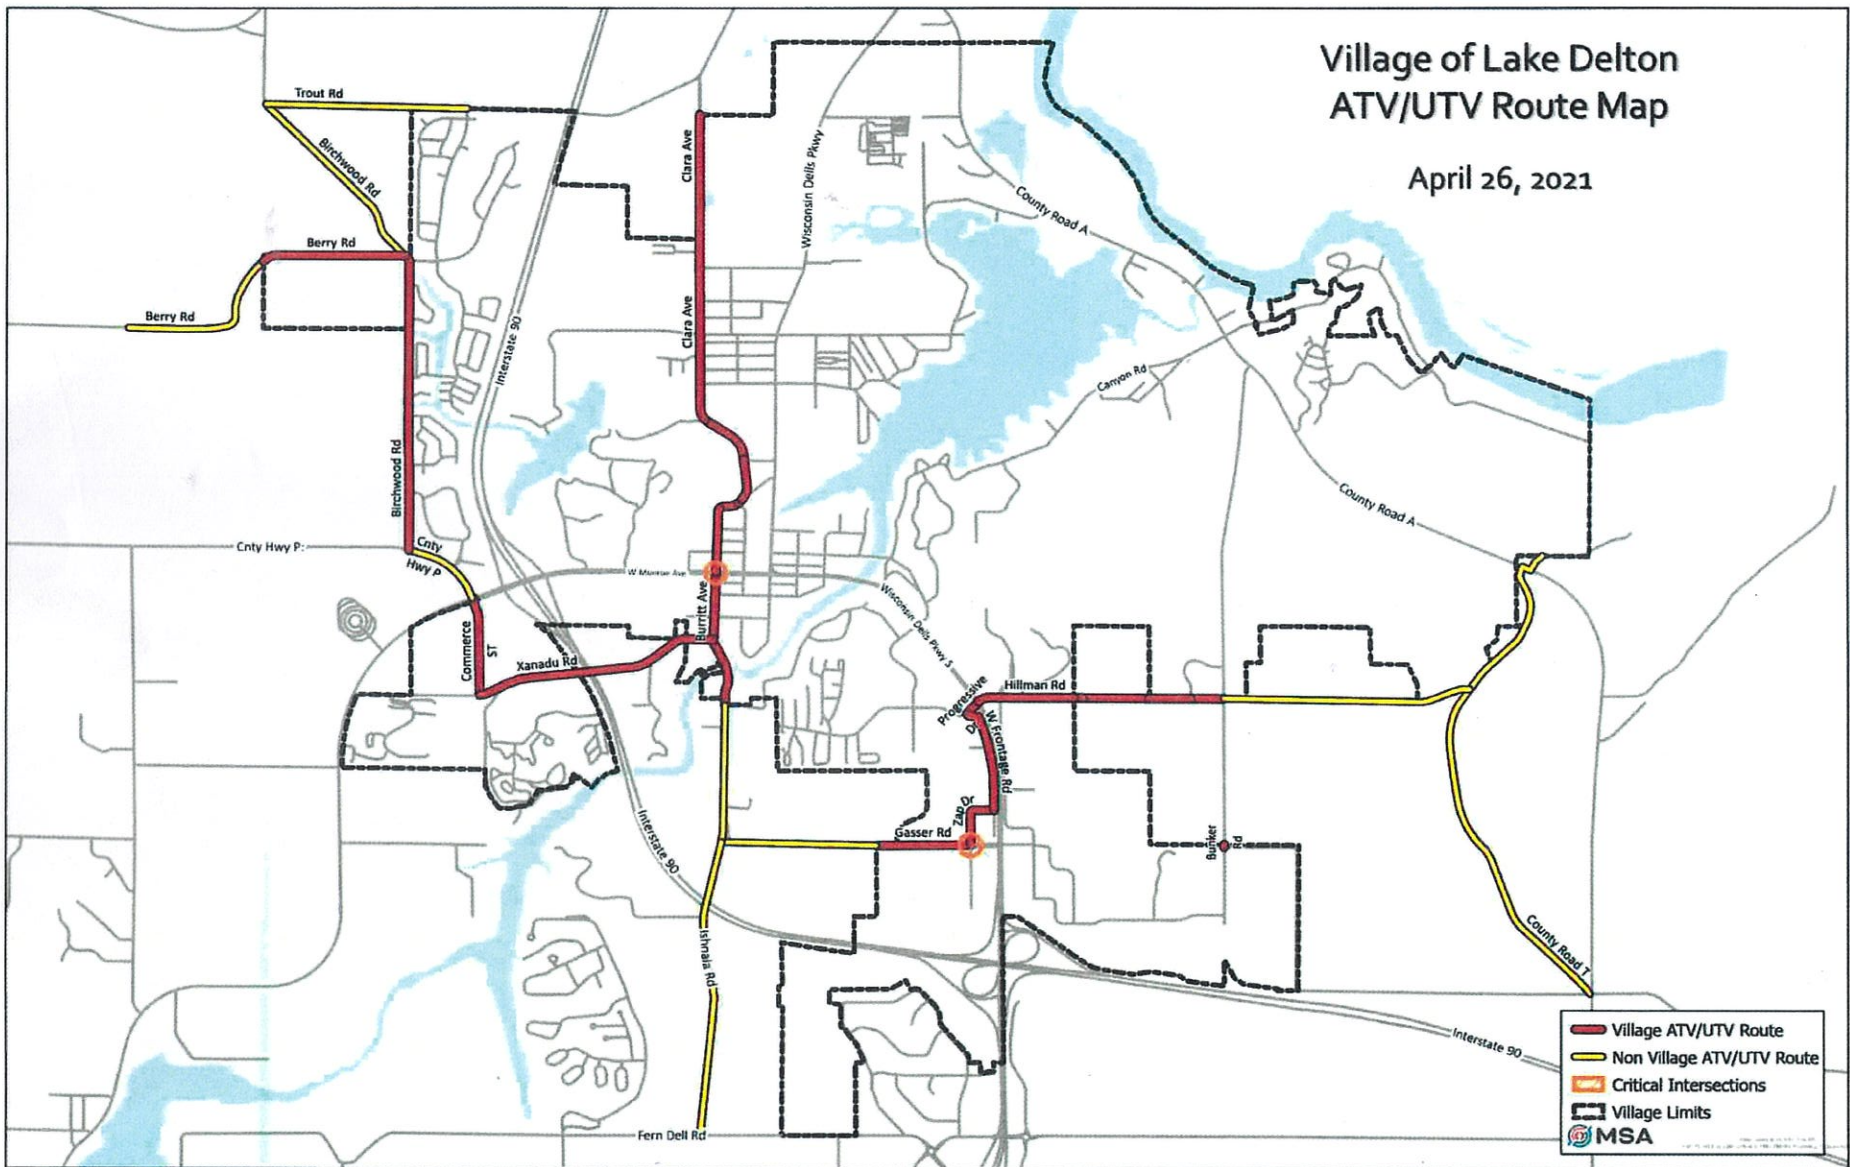

# Village of Lake Delton ATV/UTV Route Map

April 26, 2021

- Village ATV/UTV Route
- Non Village ATV/UTV Route
- Critical Intersections
- Village Limits

MSA