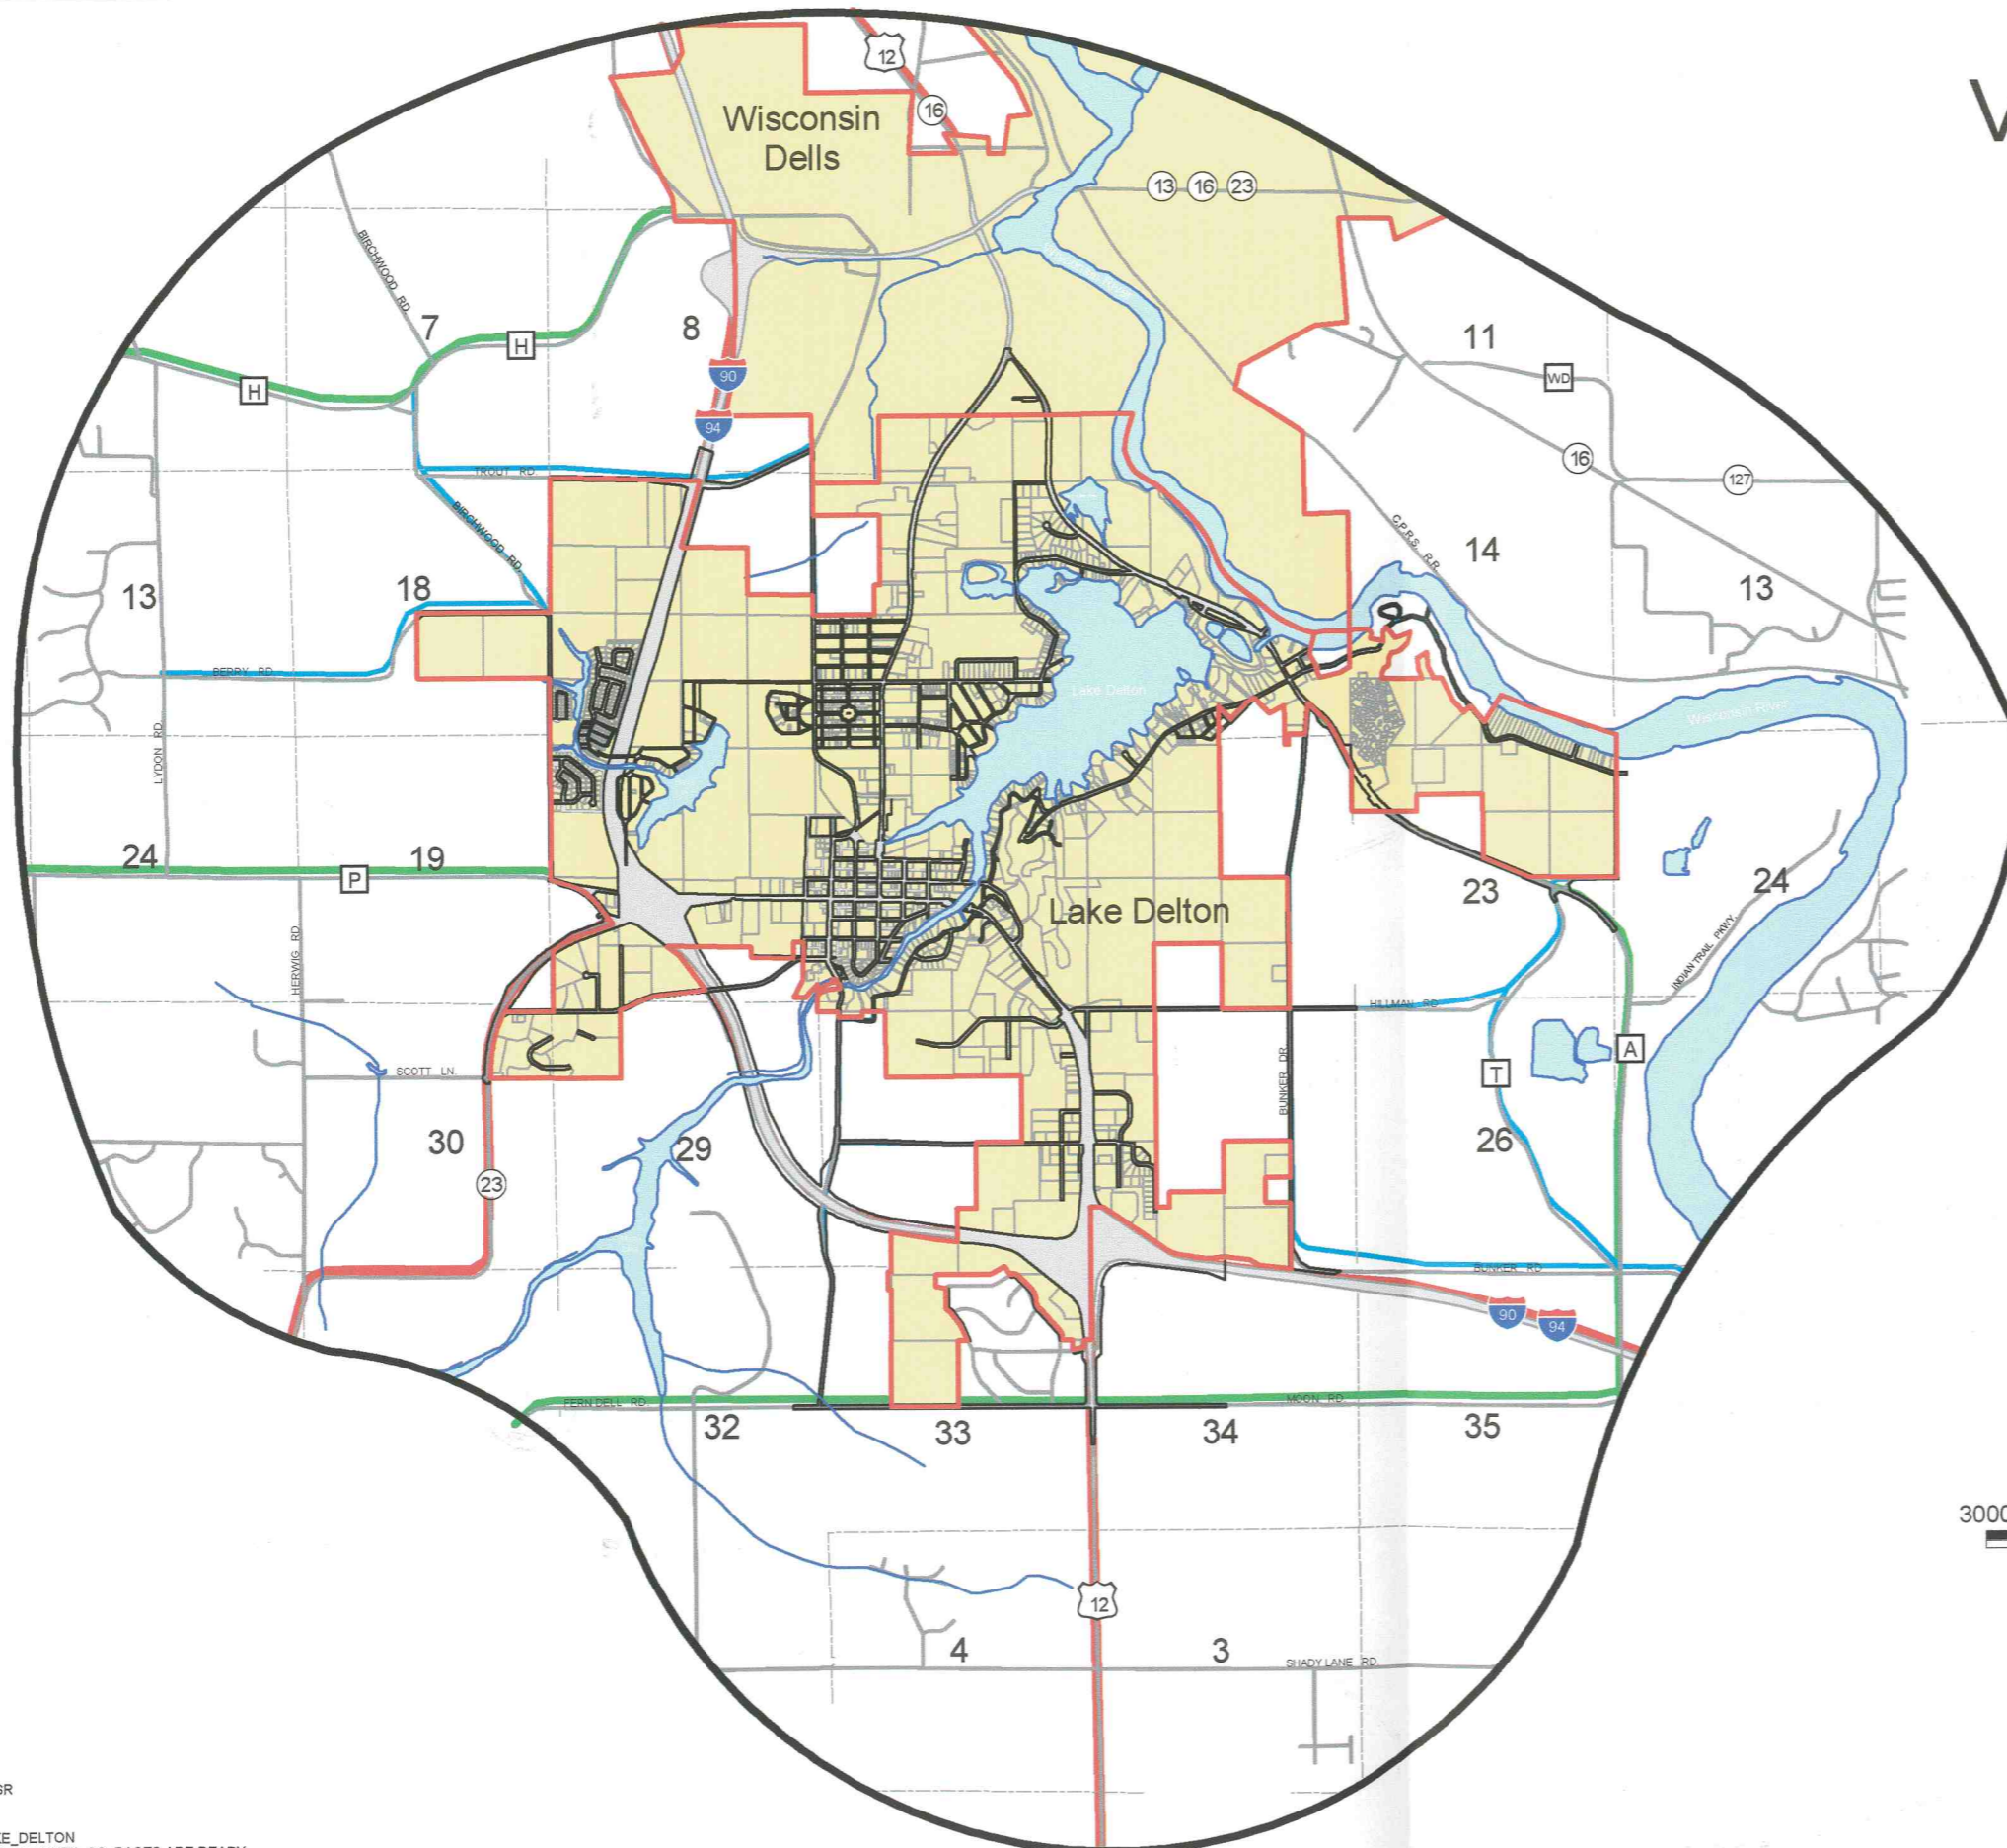

Village of Lake Delton

Map #7

National Functional Transportation Map

Key

- Plan Area Limits
- Corporate Limits
- National Functional Transportation**
 - Primary Arterial
 - Secondary Arterial
 - Collector
- Roads**
 - Interstate Road
 - State Road
 - County Road
 - Local Road
- Railroad**
 - Railroad
- Lakes
- Drainage

DRAFTED: TP & LSR
DATE: 02.02.04
DATA: COUNTY
FILE: CITYGIS/LAKE_DELTON
NOTE: USES DOT BASE UNTIL CO. BASES ARE READY