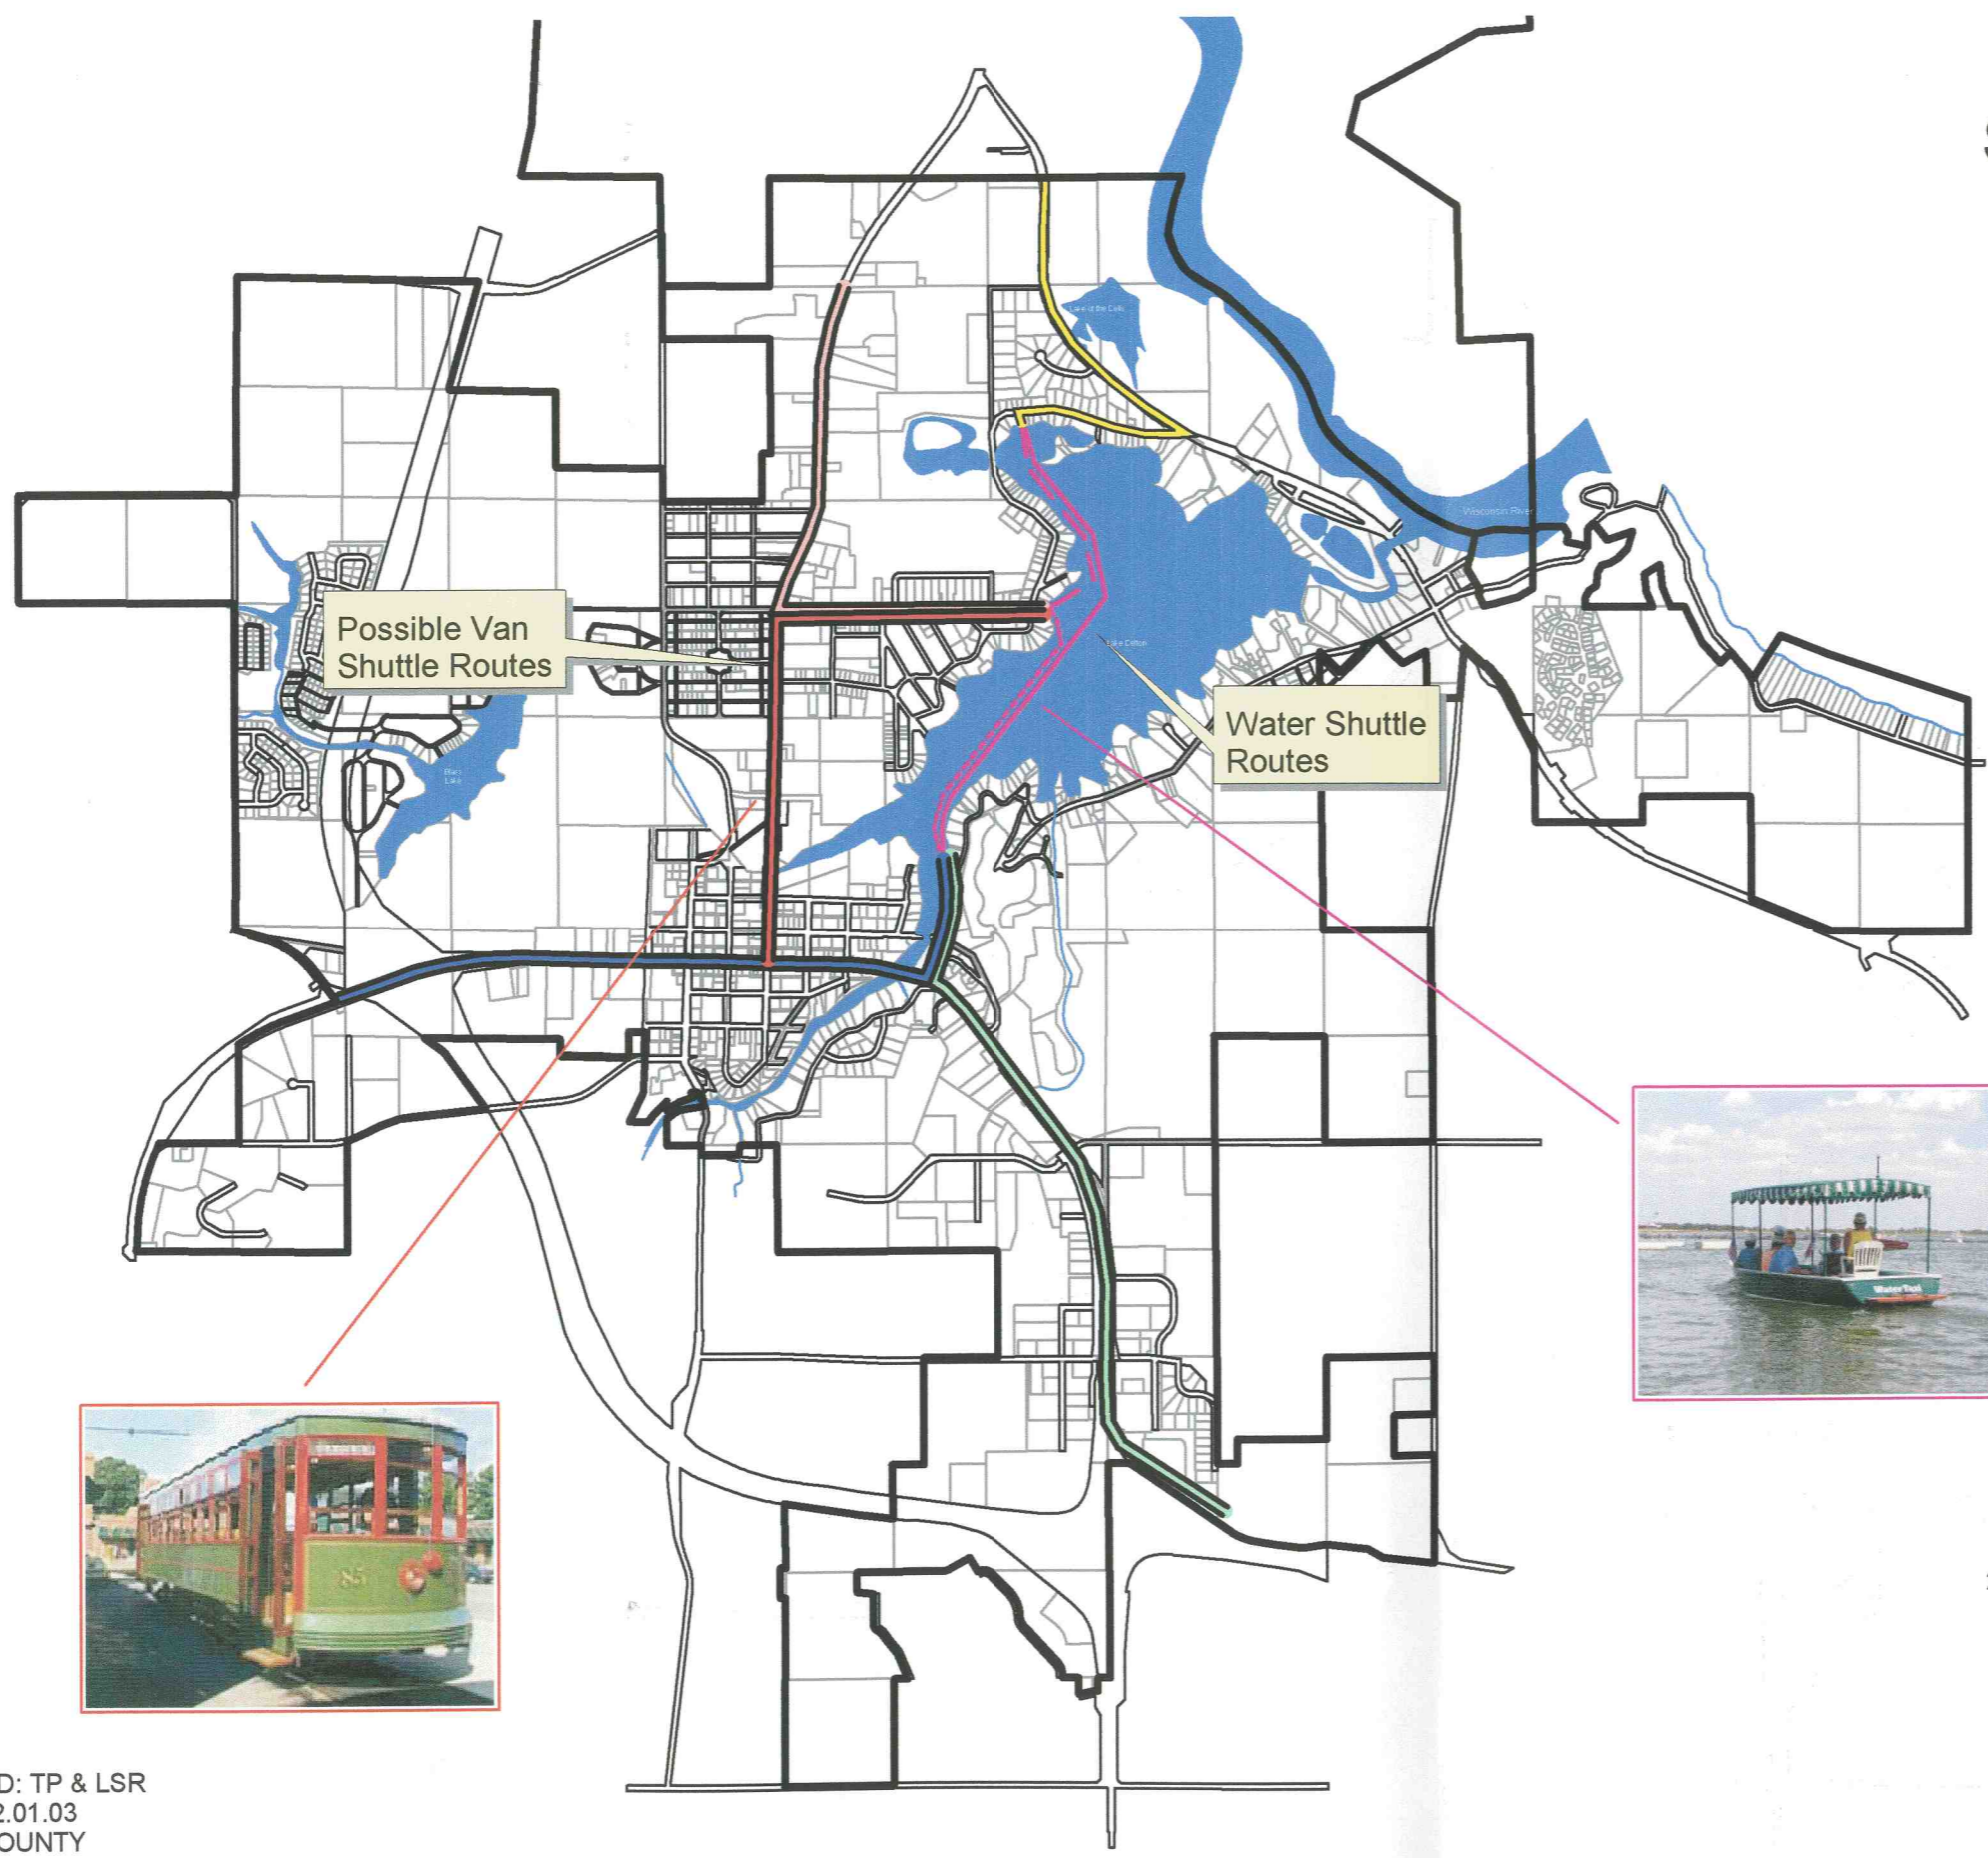

VILLAGE OF LAKE DELTON SAUK COUNTY, WISCONSIN

Map #5 POTENTIAL SHUTTLE AND BOAT ROUTES

Key

- Corporate Limits
- Potential Routes**
- Lake Route #1
- Lake Route #2
- Lake Route #3
- Shuttle Route #1
- Shuttle Route #2
- Shuttle Route #3
- Shuttle Route #4
- Shuttle Route #5
- Lakes
- Water

DRAFTED: TP & LSR
DATE: 12.01.03
DATA: COUNTY
FILE: CITYGIS/LAKE_DELTON