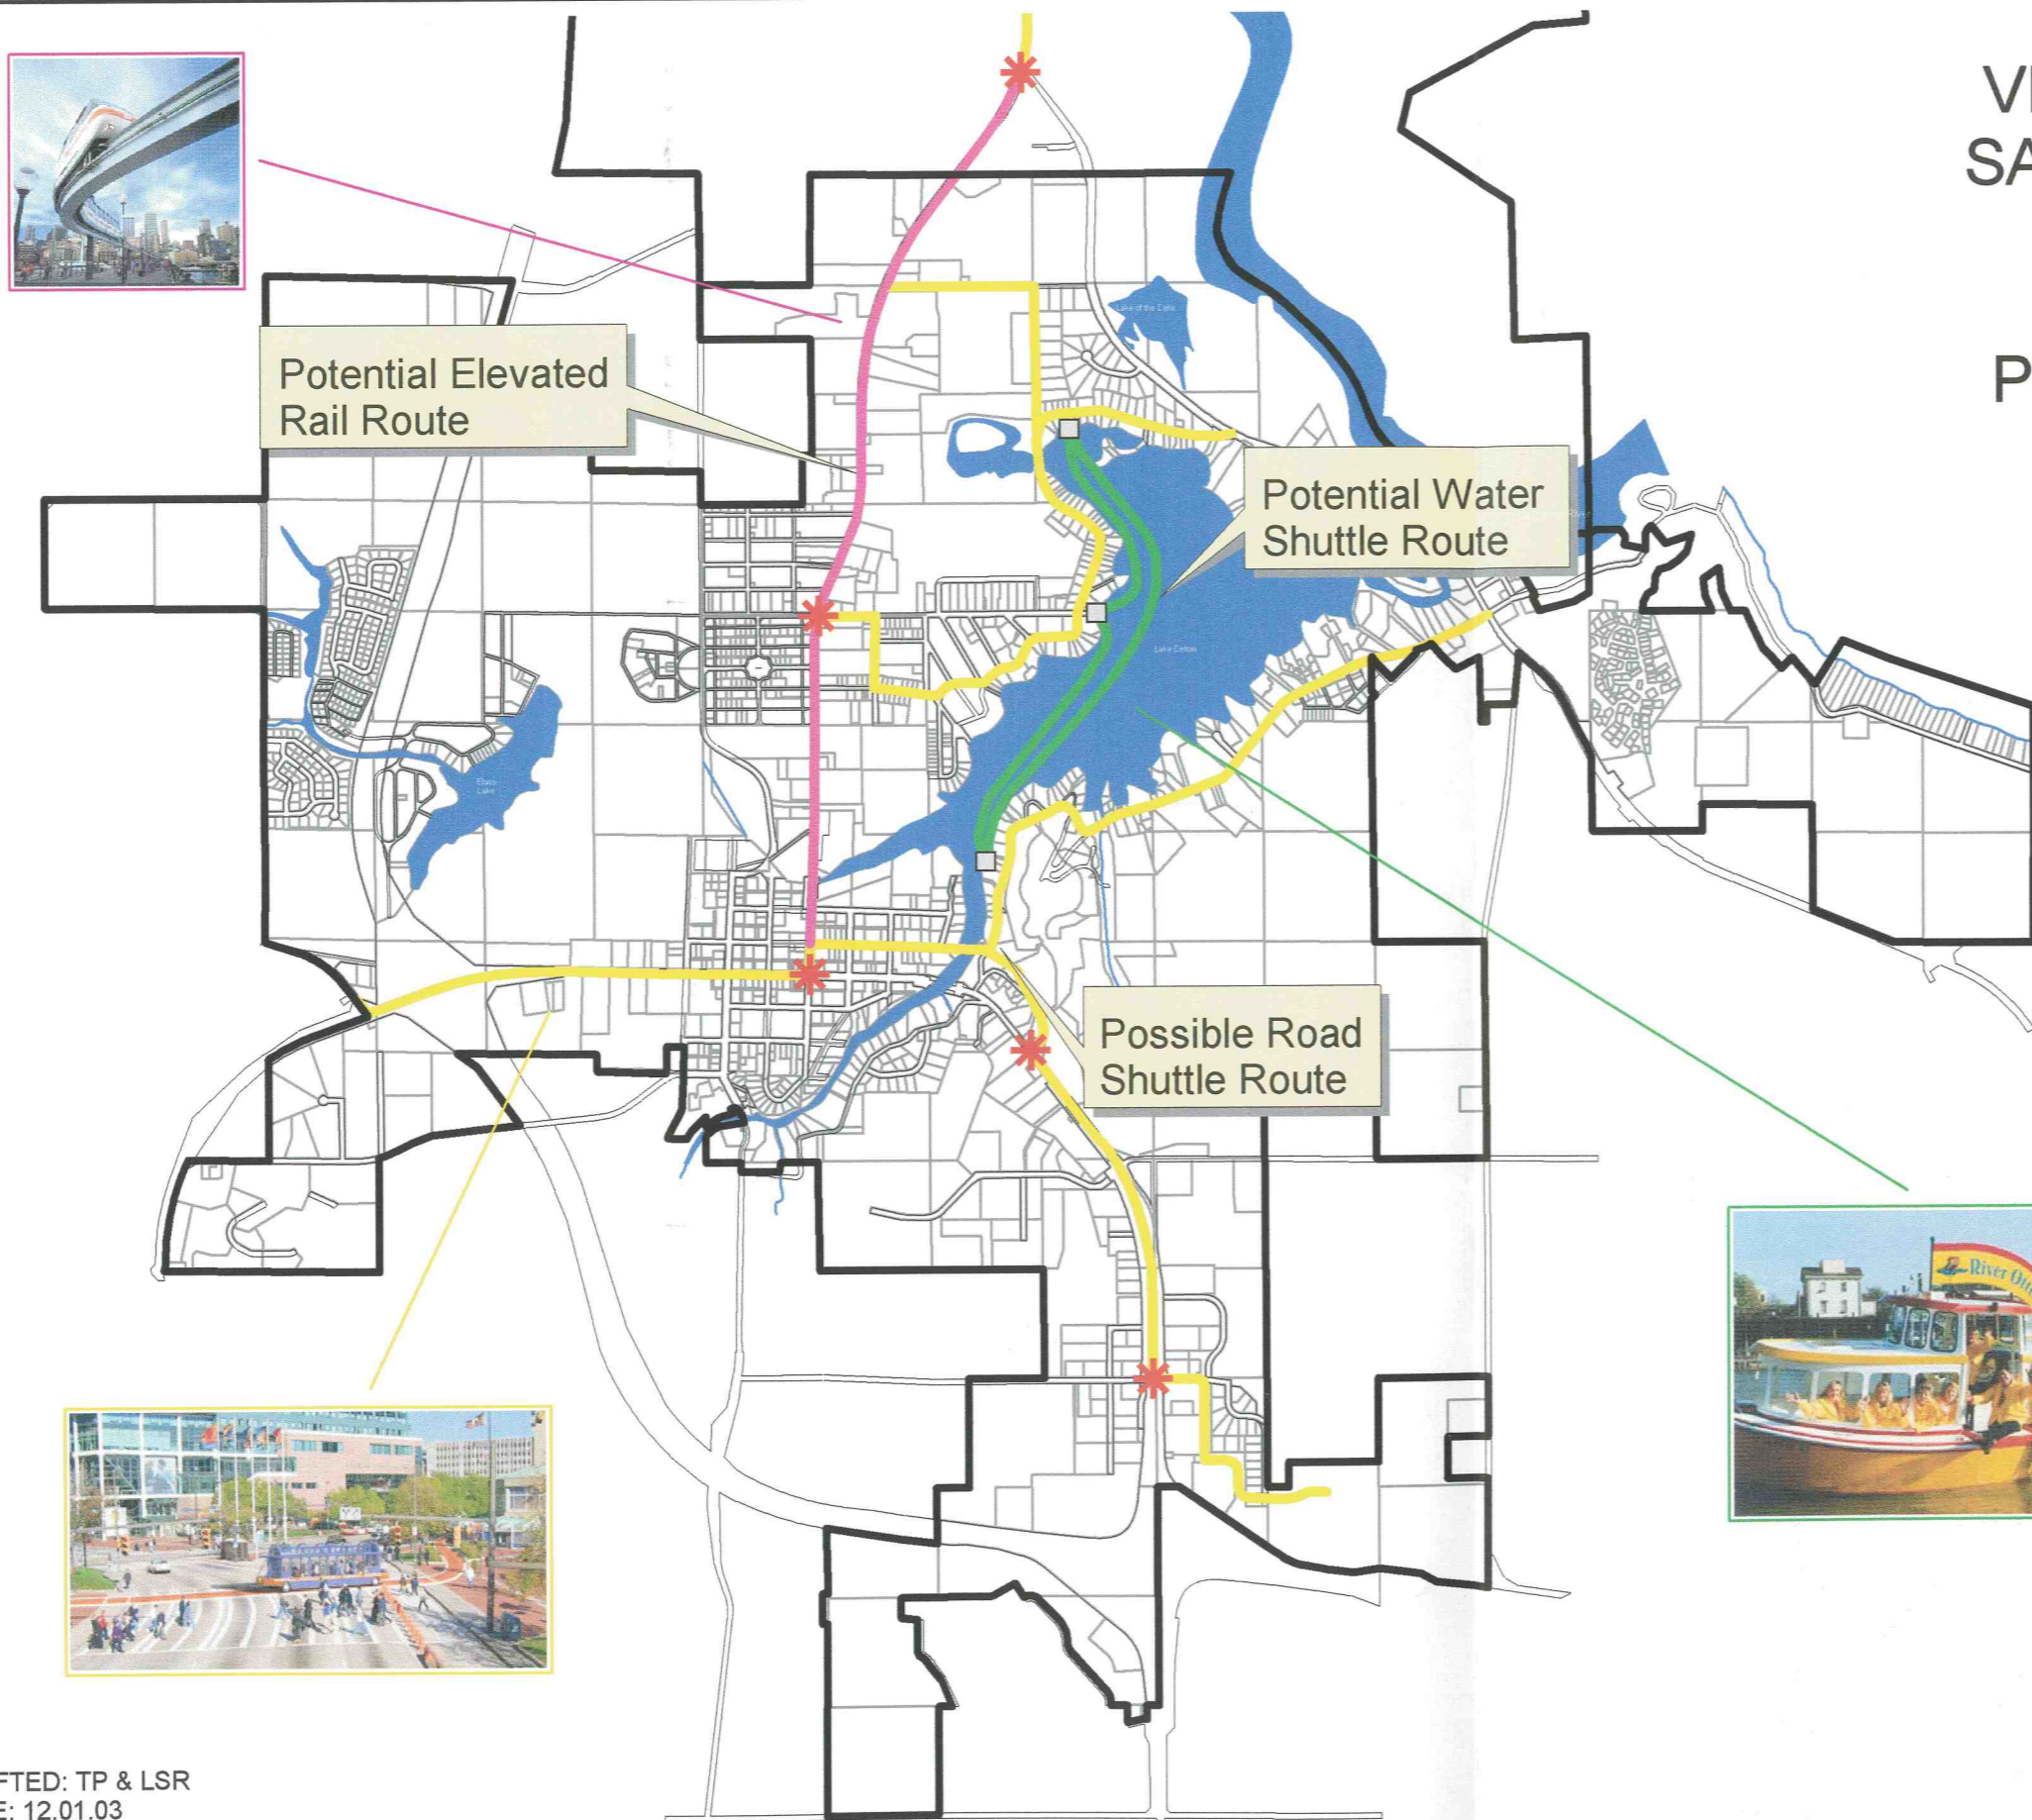

VILLAGE OF LAKE DELTON SAUK COUNTY, WISCONSIN

Map #4 POTENTIAL SHUTTLE AND RAIL ROUTES

Key

- Corporate Limits
- Potential Landing
- Traffic Signals

Transporation Routes

- Shuttle Route
- Potential Elevated System
- Water Shuttle
- Lakes
- Water

DRAFTED: TP & LSR
DATE: 12.01.03
DATA: COUNTY
FILE: CITYGIS/LAKE_DELTON