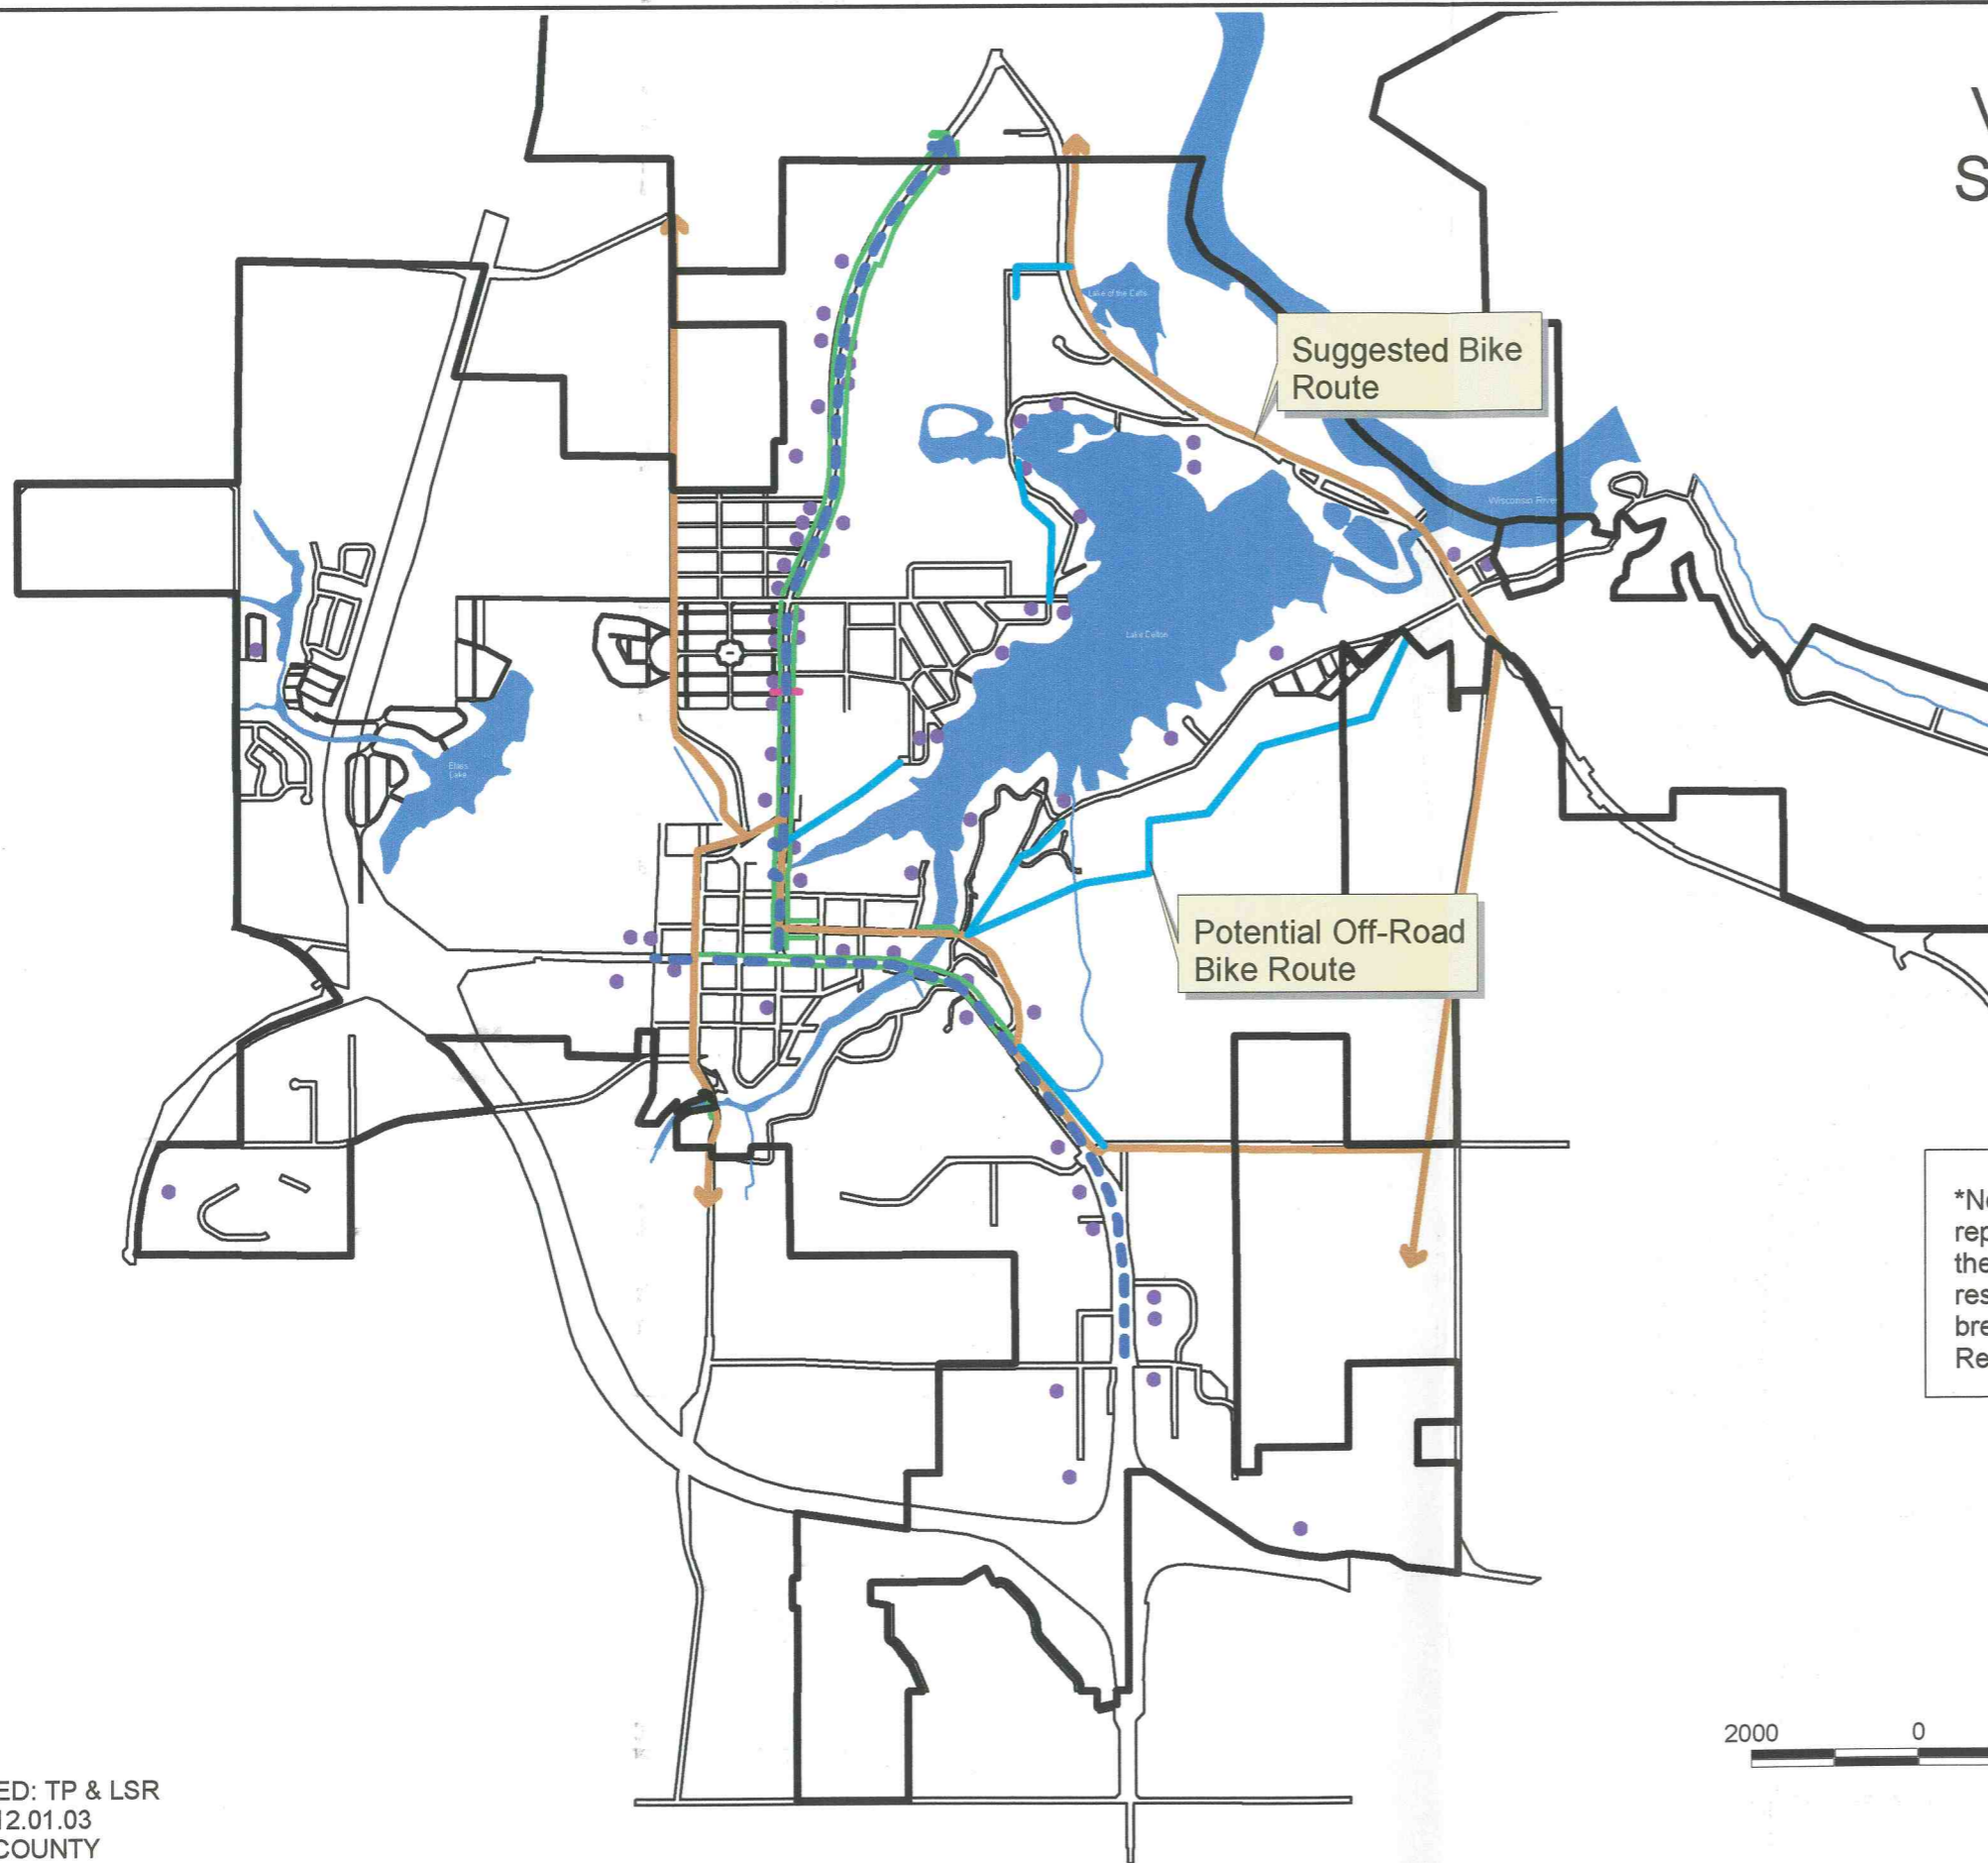

# VILLAGE OF LAKE DELTON SAUK COUNTY, WISCONSIN

## Map #2 BIKE AND PEDESTRIAN ROUTES PLAN

Key	
	Corporate Limits
	Bike Transportation Plan
	Bike Lanes (long term modification)
	Potential Off-Road Route/Path
	Existing Bike/Ped. Facilities
	Existing Sidewalk
	Existing Suggested Bike Route
	Existing Private Skywalk
	Attractions
	Hotels
	6 - 23
	24 - 55
	56 - 113
	114 - 173
	174 - 443
	Lakes
	Water