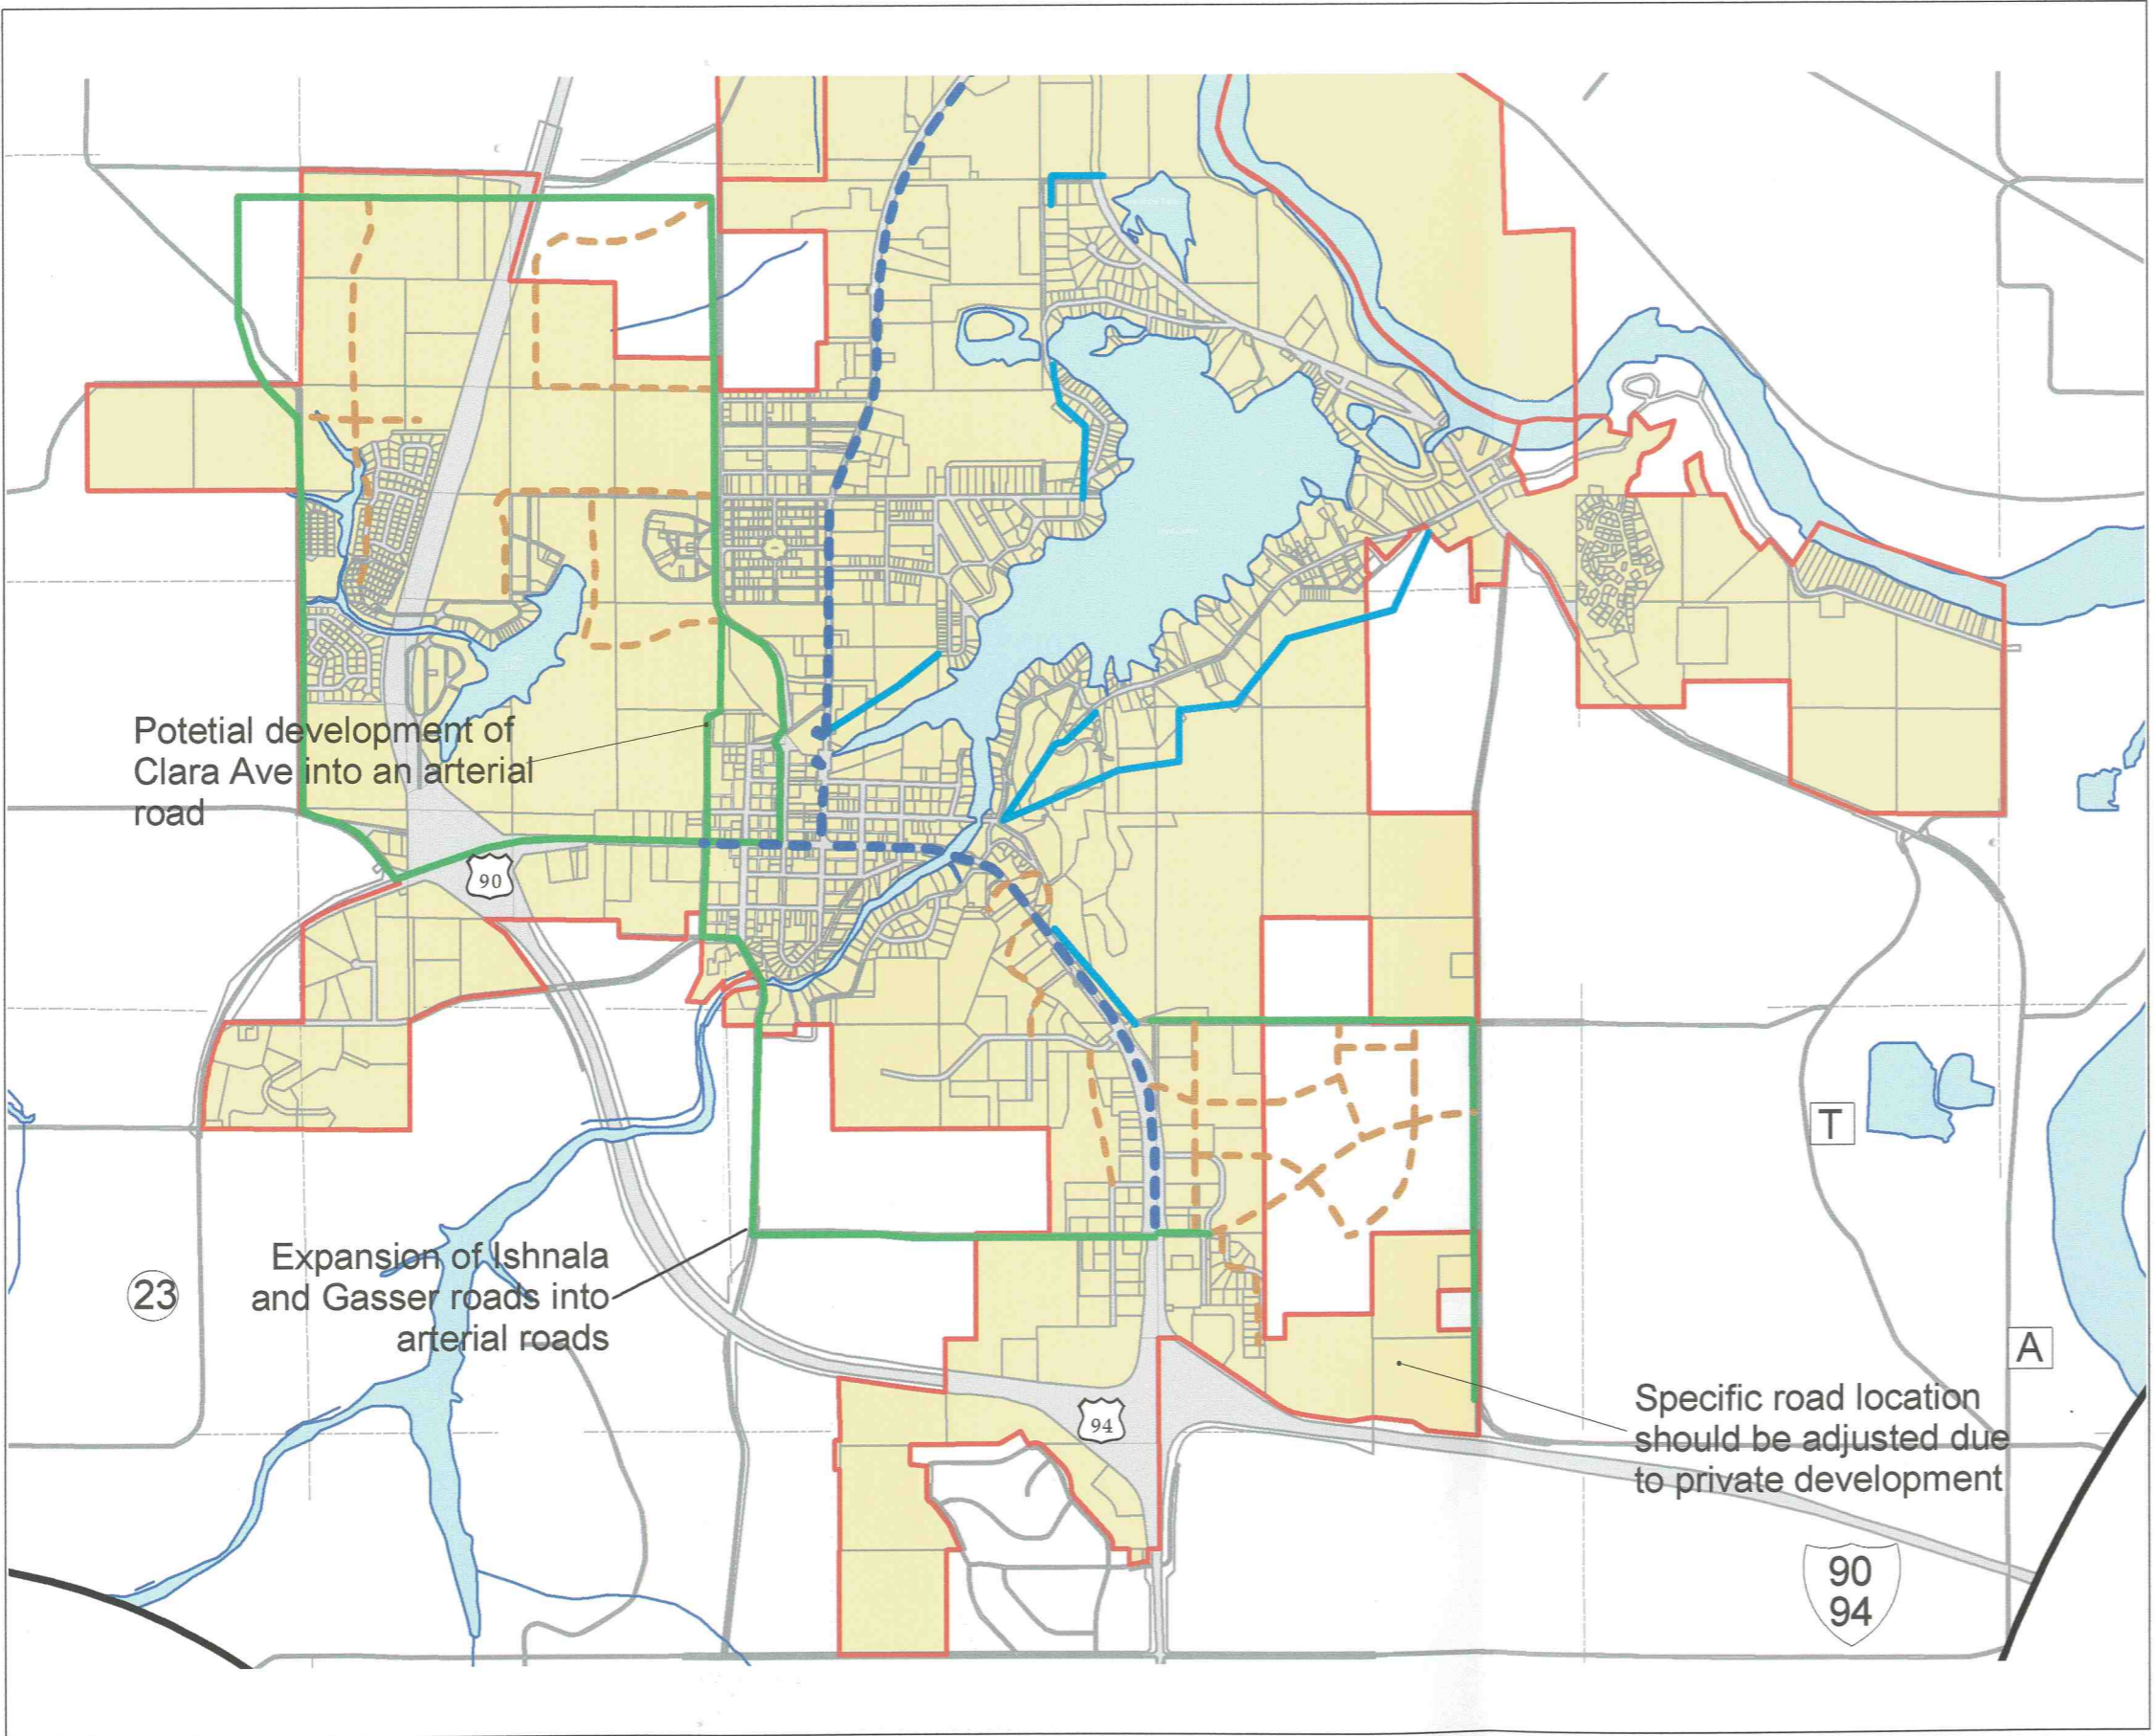

Village of Lake Delton

Map #1 Proposed Roads

Key

- Plan Area Limits
- Corporate Limits
- Parcels
- Sections**
- Sections
- Streams**
- Streams
- Open Water
- Proposed Roads**
- Future Arterial
- Future Collector
- Pedestrian/Bike Plan**
- Bike Lanes (long term modification)
- Potential Off-Road Route/Path

DRAFTED: TP & LSR
 DATE: 02.02.04
 DATA: COUNTY
 FILE: CITYGIS/LAKE_DELTON
 NOTE: USES DOT BASE UNTIL CO. BASES ARE READY